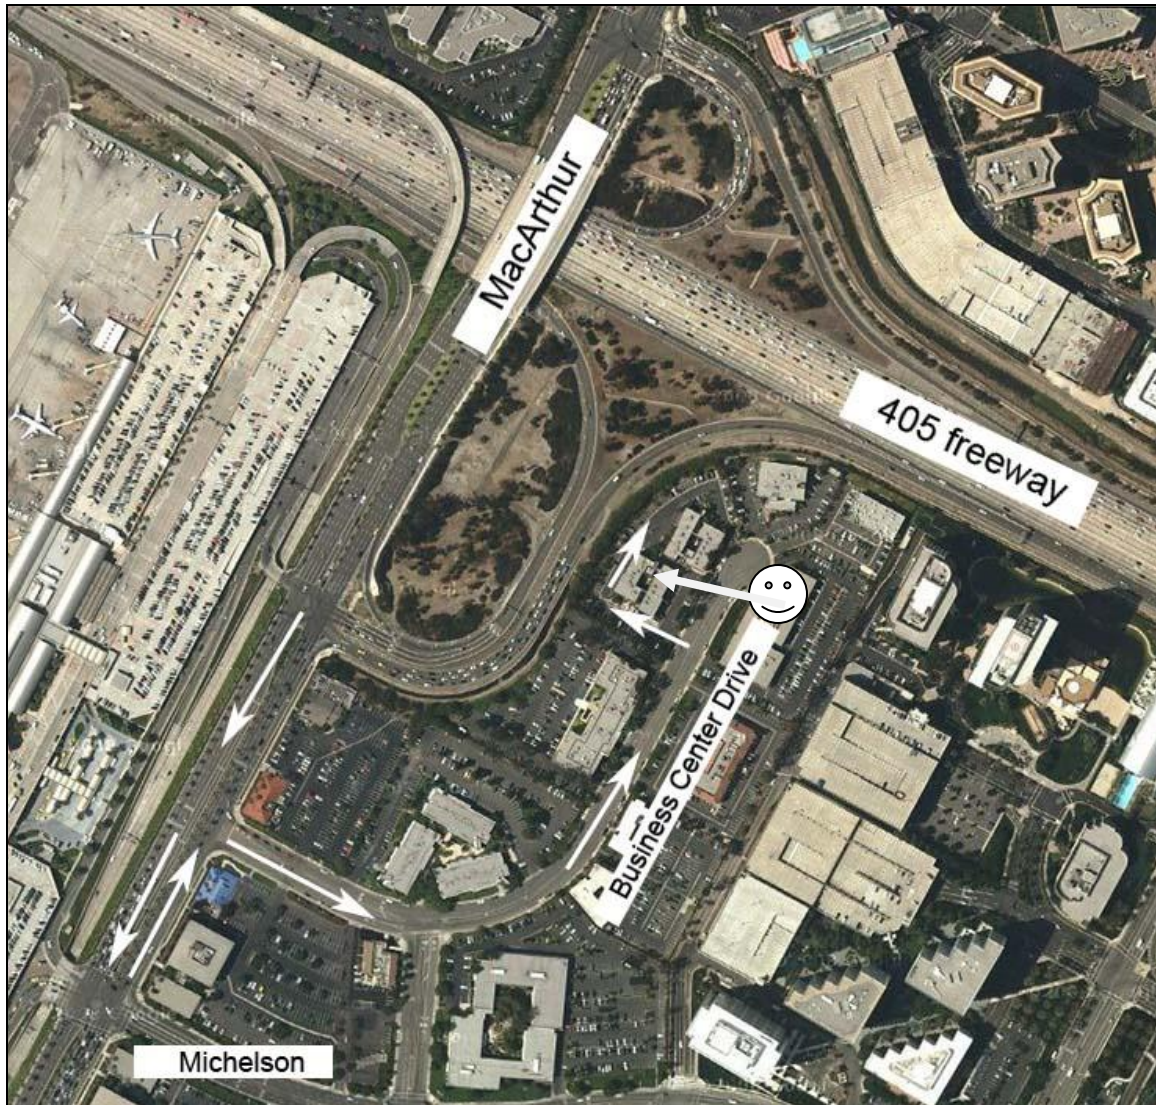

## Directions to Orange County Friends Meeting

1. If you're coming from the 405 freeway, exit at **MacArthur Boulevard** and make a left turn onto MacArthur (whether you're coming from the north or from the south, it's a left turn).
2. If you're coming south on MacArthur (either from the above step or because you got on MacArthur from some point north of the 405), make a U turn at **Michelson**.
3. If you're coming north on MacArthur (either from the above step or because you got on MacArthur from some point south of Michelson), make a right turn on to **Business Center Drive**. (You will see an IHOP restaurant just before this turn, on your right).
4. Curve around Business Center Drive to the **last building on the left**. Turn left into the parking lot, then continue around the building until you come to a parking lot. The smiley face in the above map points to the location of our suite in this building.